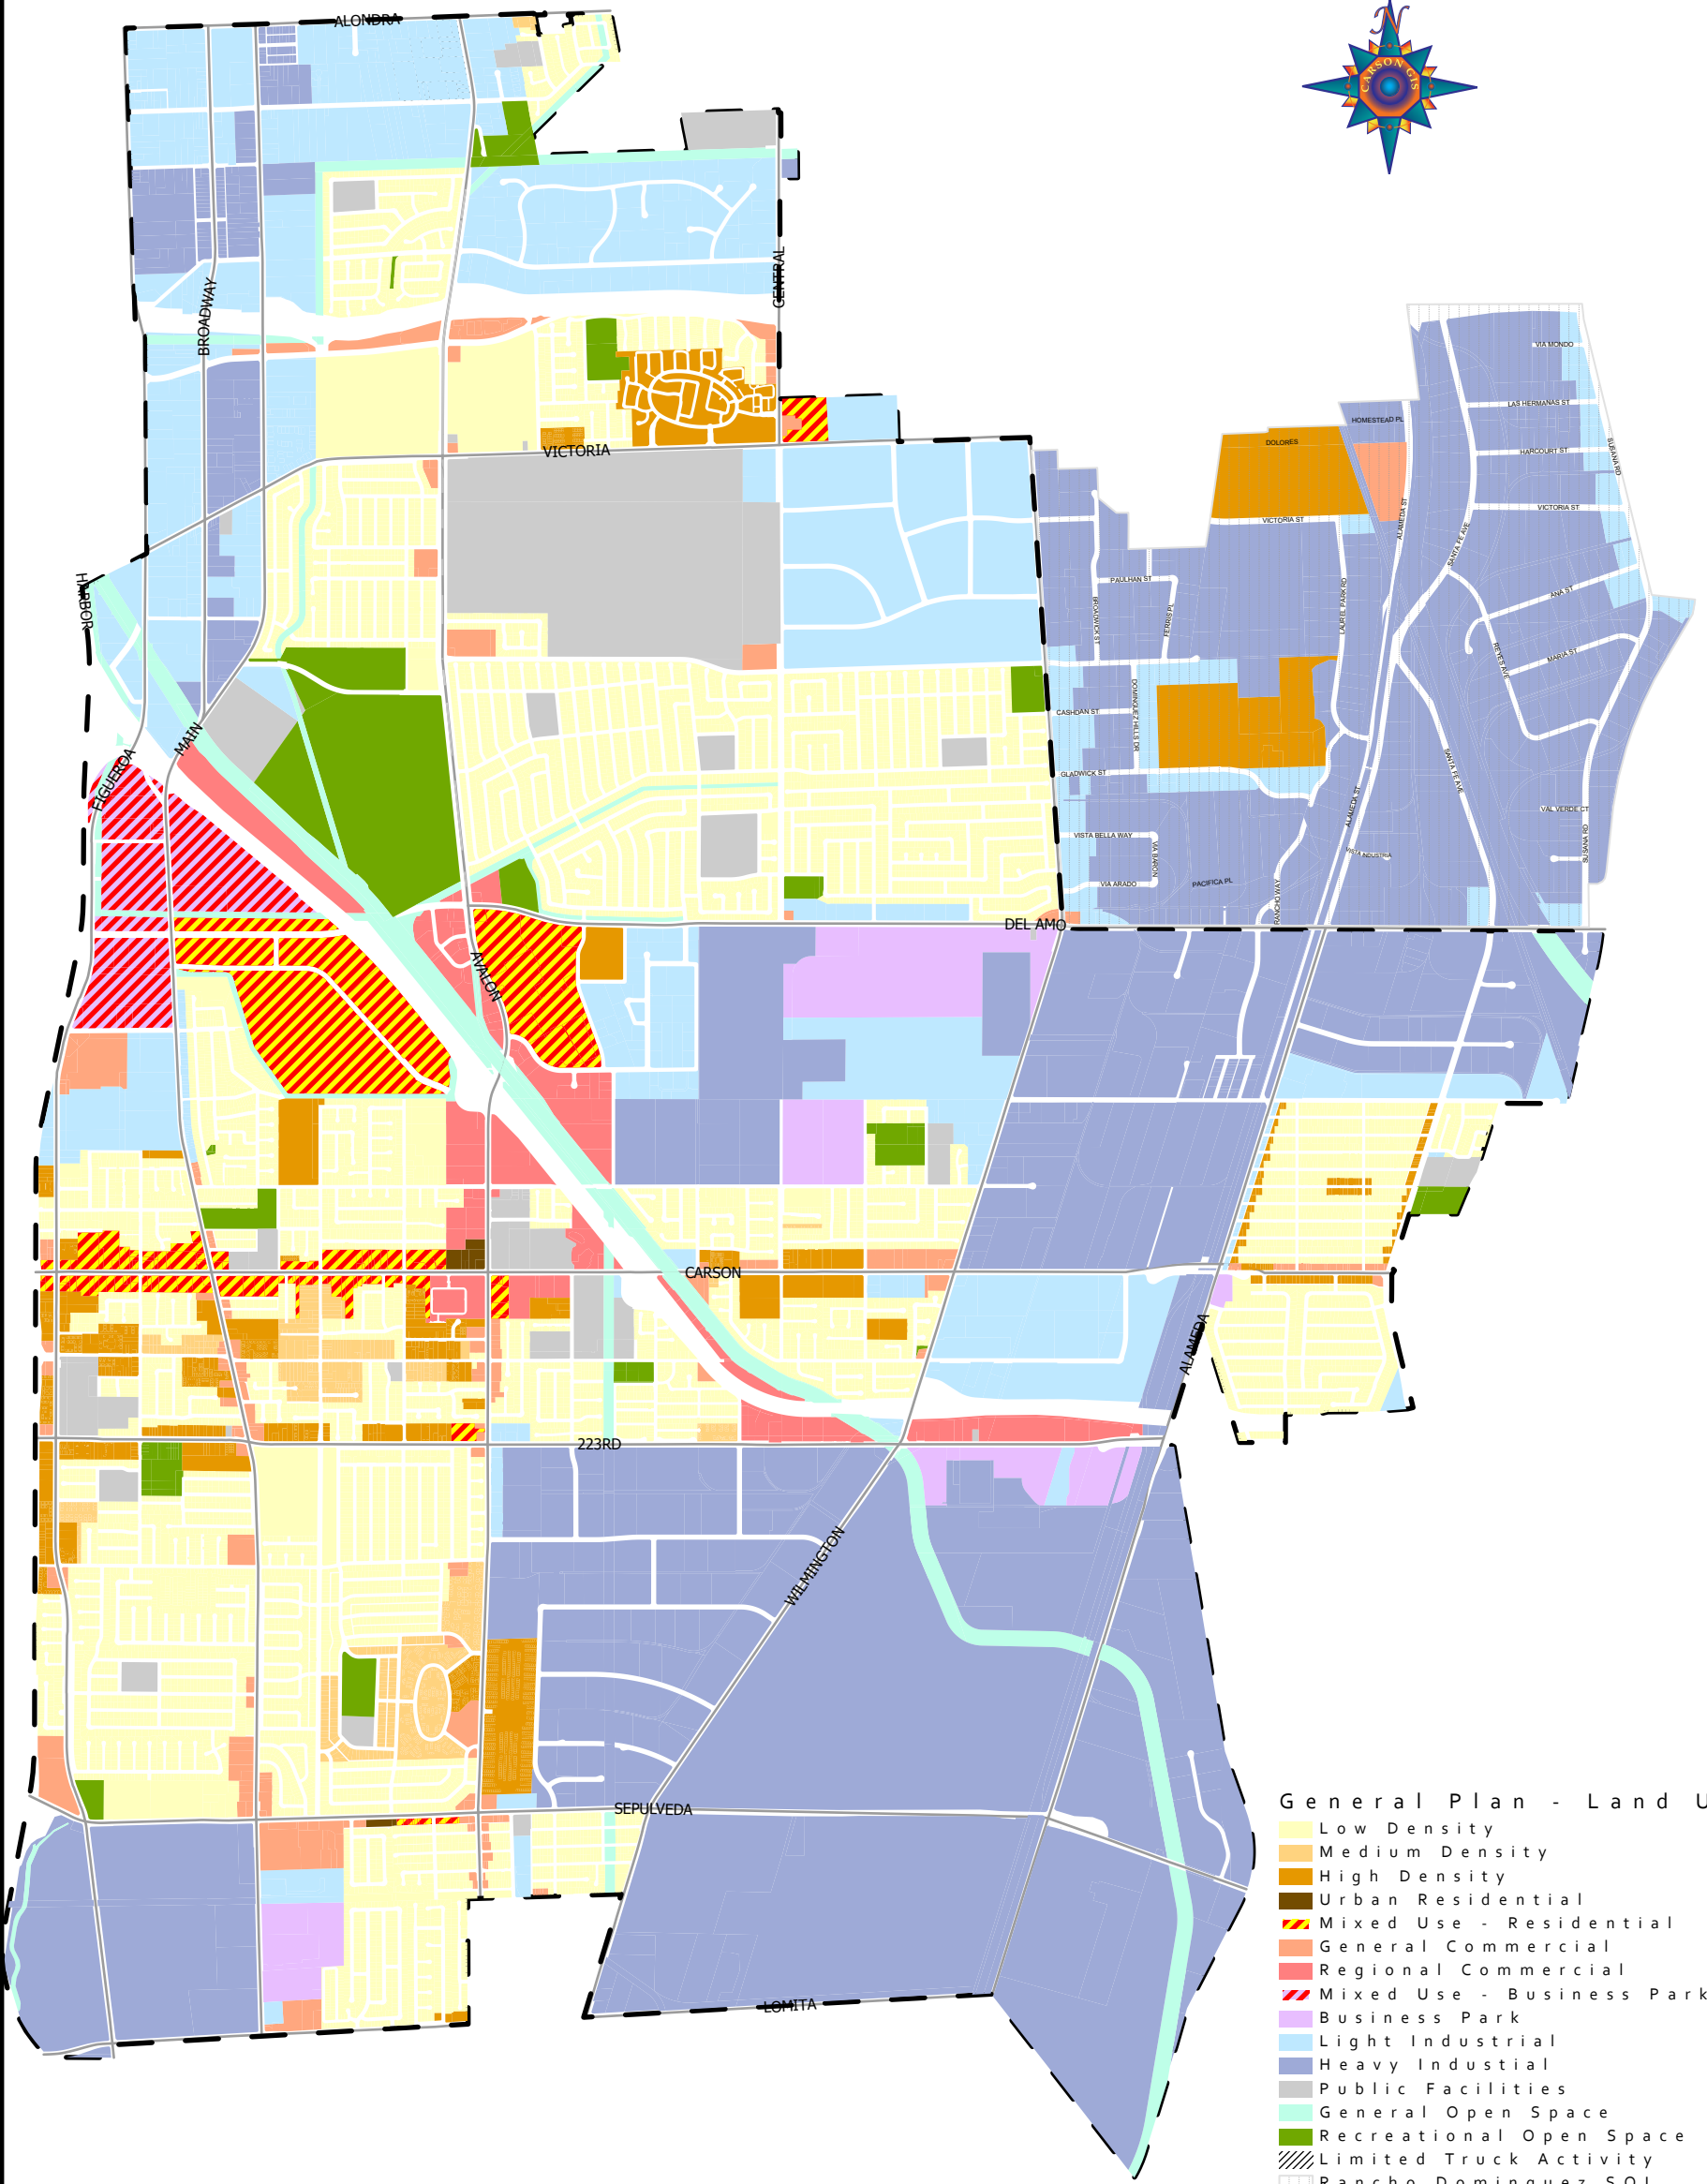

City of Carson

0 0.25 0.5 1 Kilometers

0 0.25 0.5 1 Miles

* Buffer areas are designated on commercial and industrial properties that are adjacent to residential districts and shall consider design and use standards to facilitate compatibility.